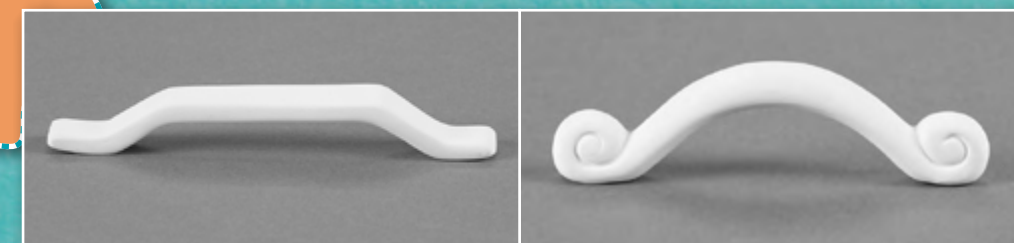

33429 12-oz. Oval Personalization Mug
5" x 3.35" x 3.75" 6 per case

33430 12-oz. Heart Personalization Mug
5" x 3.35" x 3.75" 6 per case

You'll be happy to start your day off right with a personalized coffee mug made just for you! A coffee mug says more when you give it your own personal touch!

New to Duncan® Oh Four® Bisque – the Embellie Collection! Embellish any ceramic piece by adding on an Embellie!

Duncan® **Oh Four®** BISQUE!

33446 Basic Handle Embellie
4.5" x .5" x .85" 12 per case
Shown on 21773 Large Tile Box